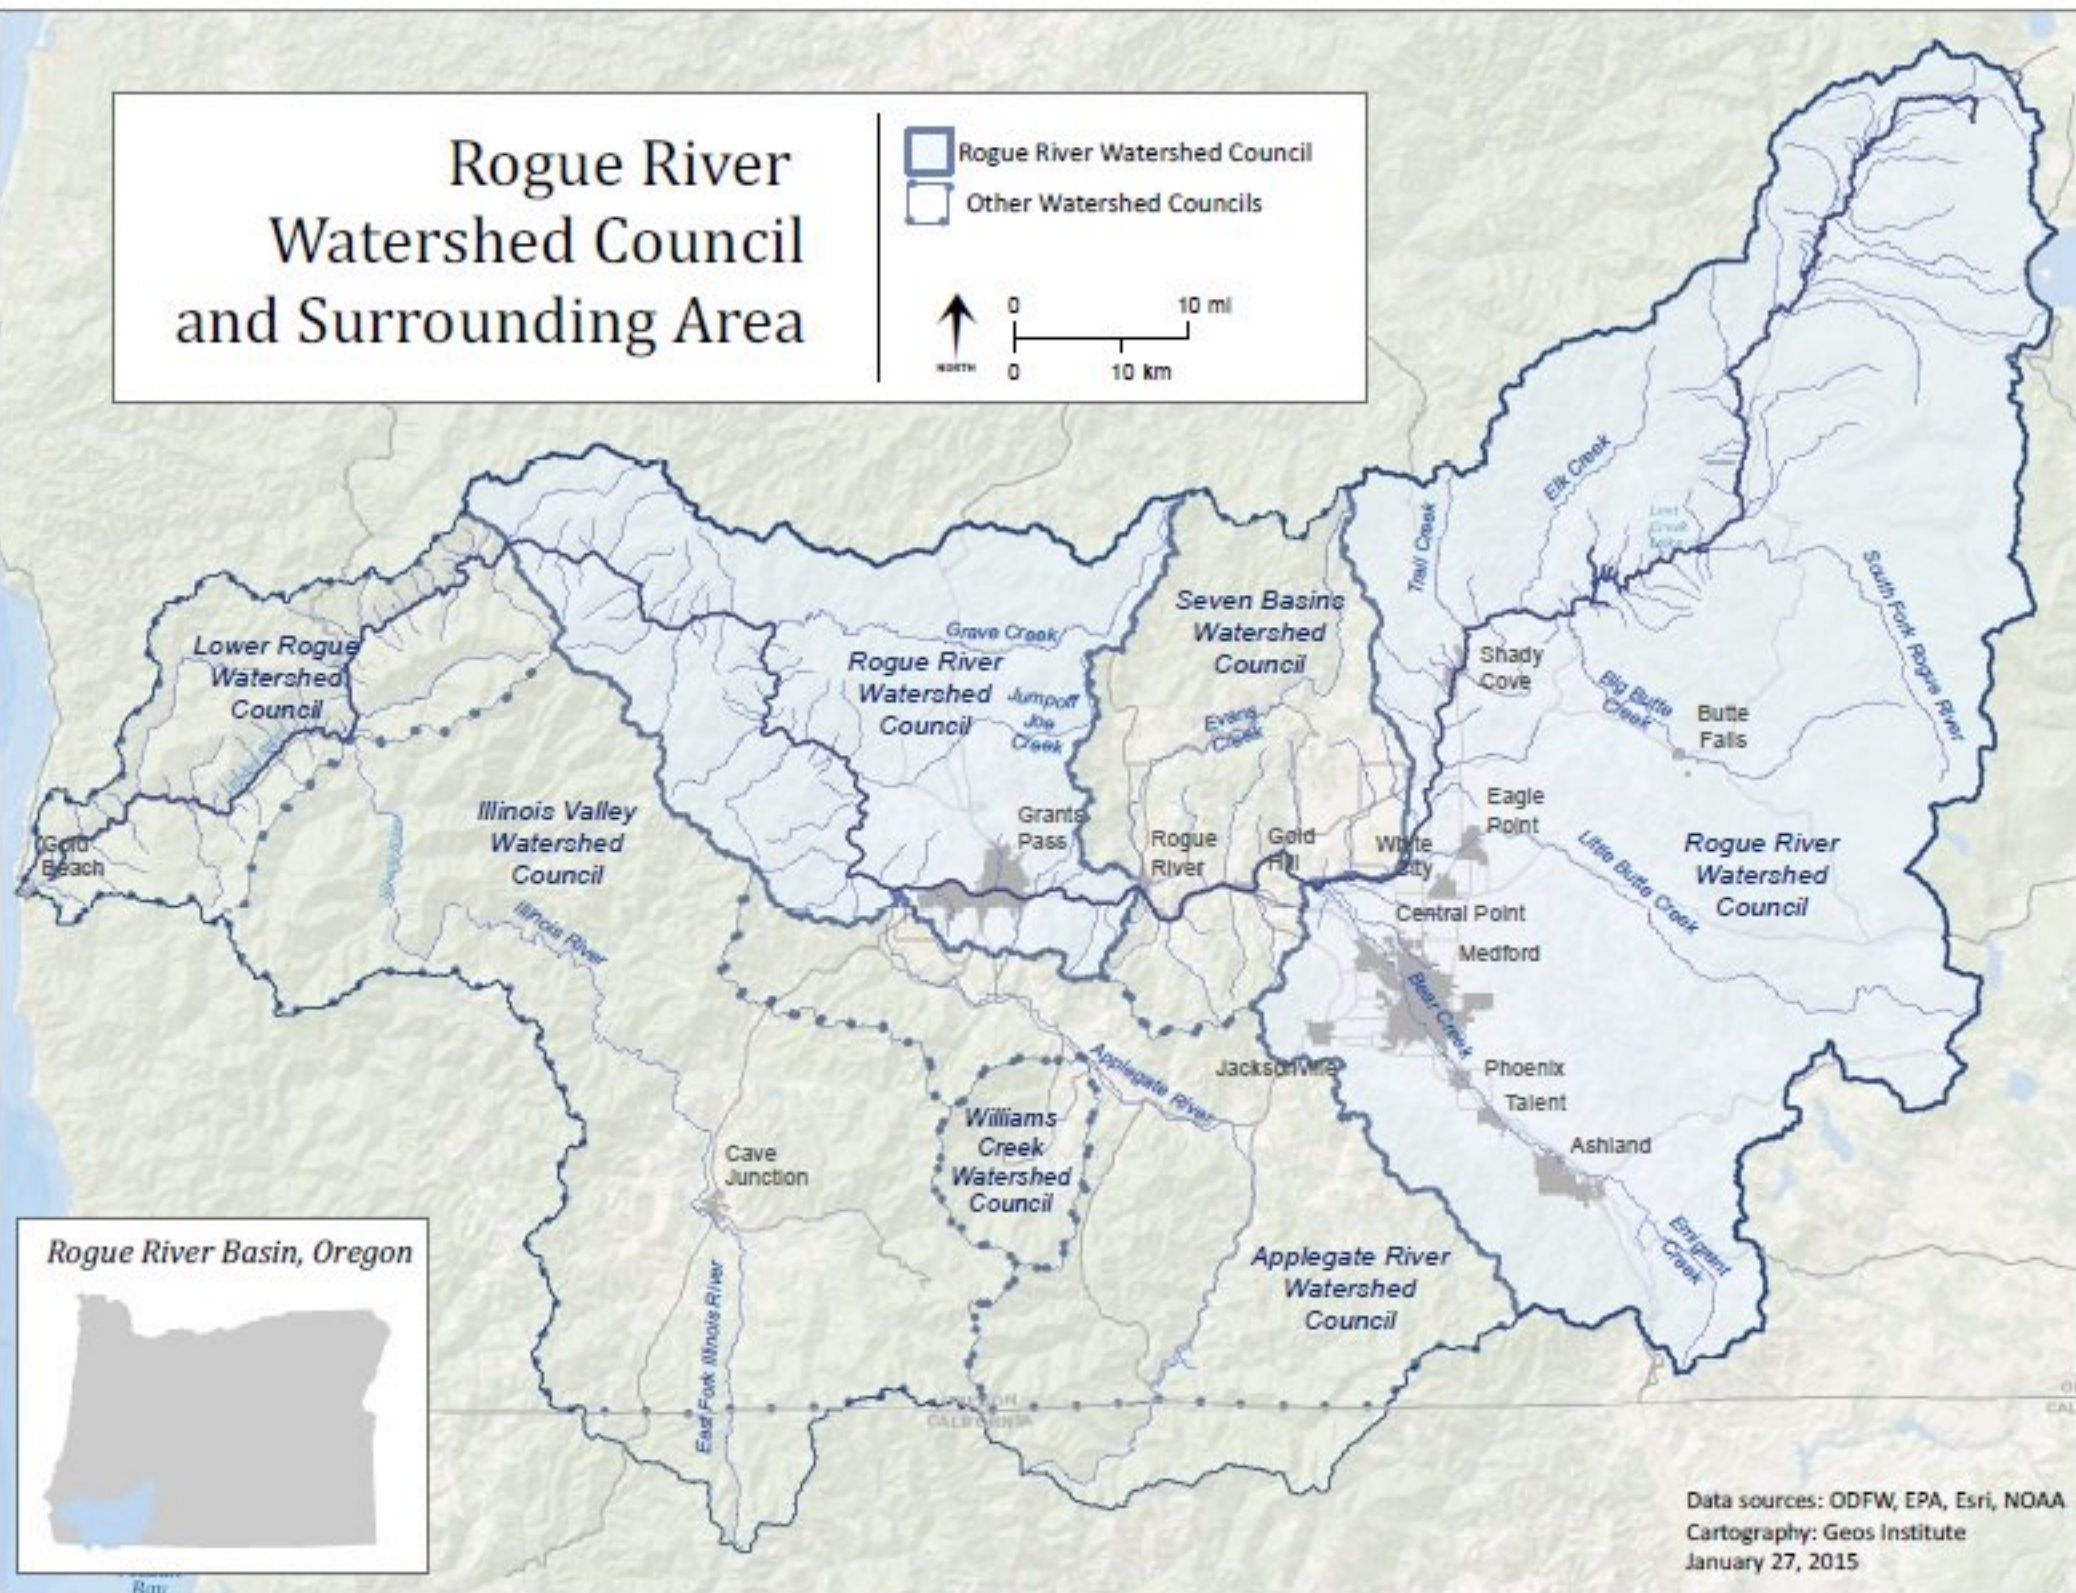

Rogue River Watershed Council and Surrounding Area

-  Rogue River Watershed Council
-  Other Watershed Councils

Data sources: ODFW, EPA, Esri, NOAA
Cartography: Geos Institute
January 27, 2015